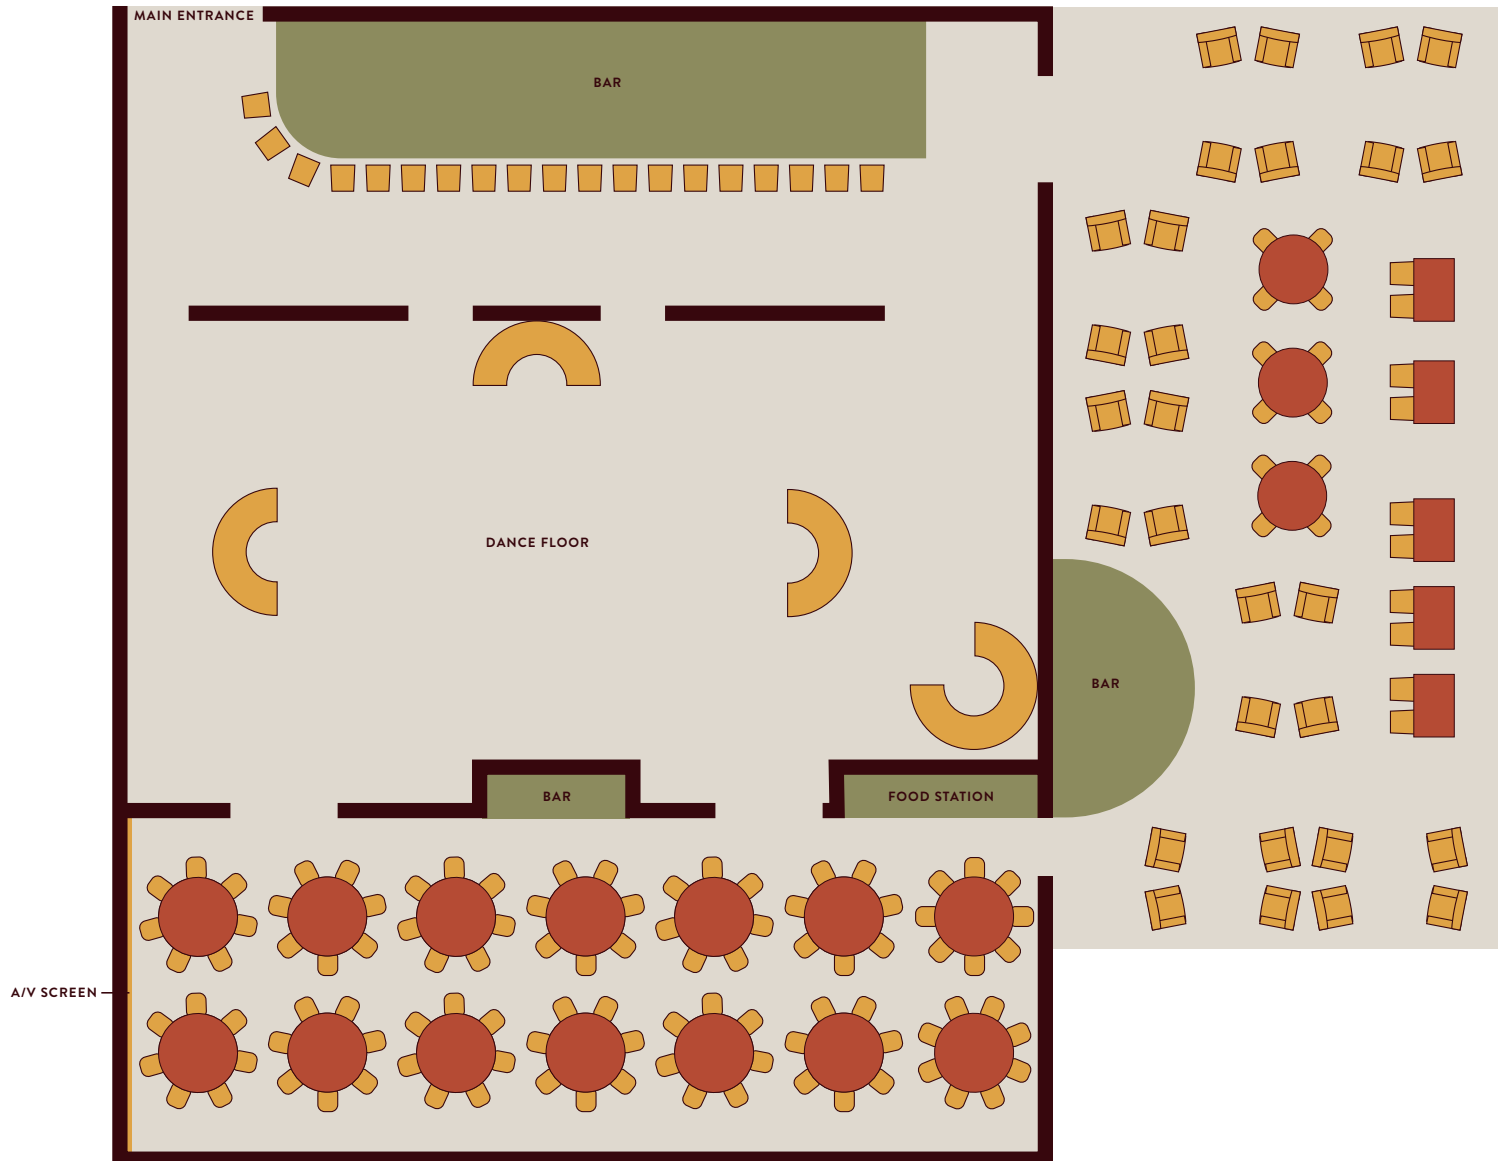

FULL PRIVATE DINING ROOM

Seats

100

(150 COCKTAIL STYLE)

NORTH ROOM

Seats
65

SOUTH ROOM

Seats
35

RESTAURANT BUYOUT

Seats

200

(250 COCKTAIL STYLE)

PATIO

(Can be added to the Full Private Dining Room & South Room)

Seats

80

(100 COCKTAIL STYLE)

ENTRANCE TO PRIVATE DINING ROOM

ENTRANCE TO MAIN DINING ROOM