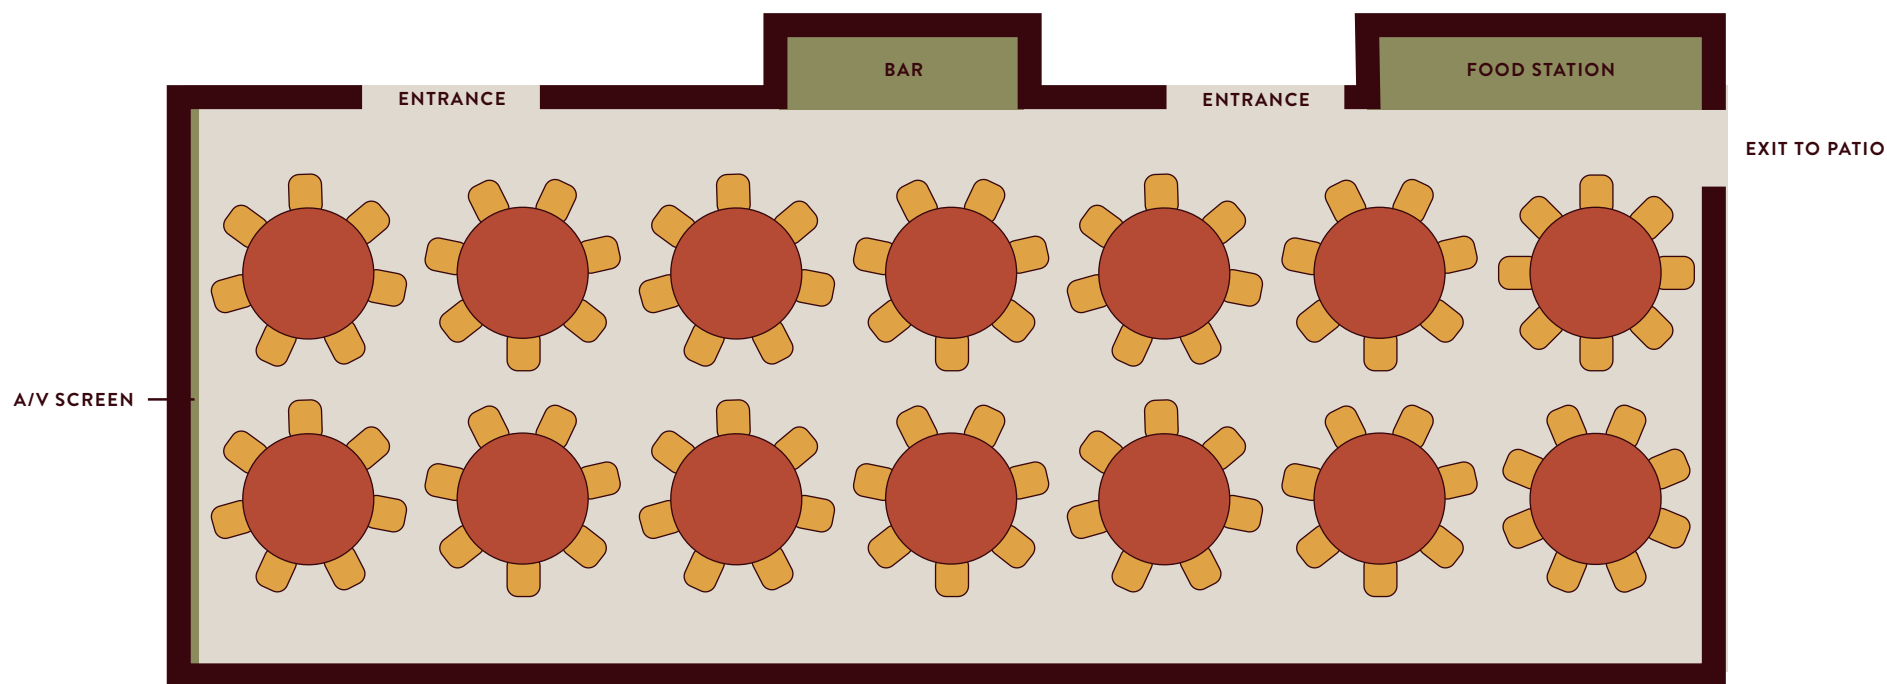

FULL PRIVATE DINING ROOM

Seats

100

(150 COCKTAIL STYLE)

NORTH ROOM

Seats
65

SOUTH ROOM

Seats
35

RESTAURANT BUYOUT

Seats

200

(250 COCKTAIL STYLE)

PATIO

(Can be added to the Full Private Dining Room & South Room)

Seats

80

(100 COCKTAIL STYLE)

ENTRANCE TO PRIVATE DINING ROOM

ENTRANCE TO MAIN DINING ROOM