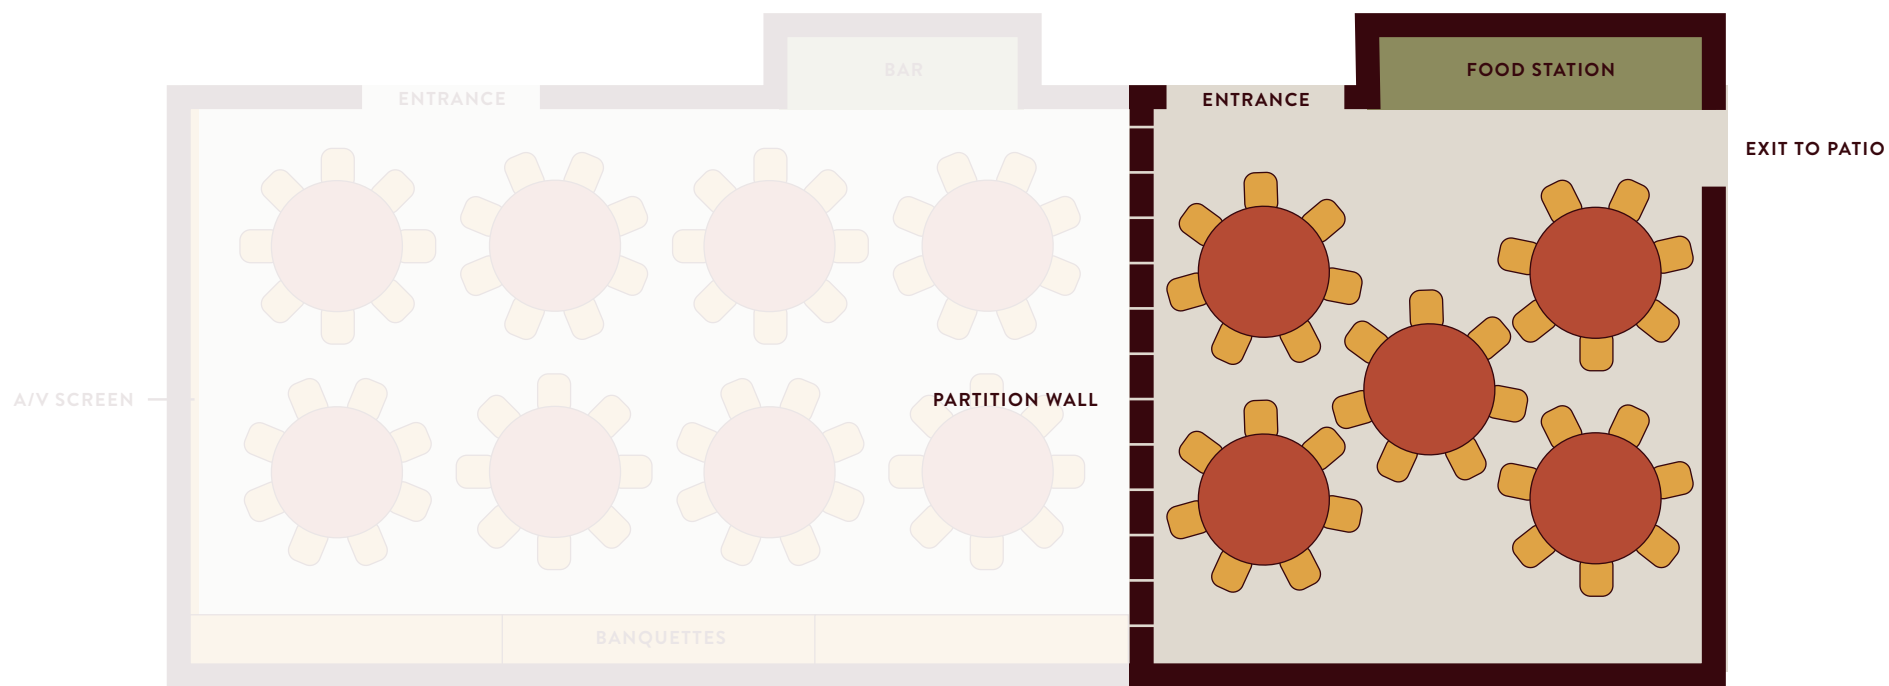

FULL PRIVATE DINING ROOM

Seats

100

(150 COCKTAIL STYLE)

NORTH ROOM

Seats
65

SOUTH ROOM

Seats
35

RESTAURANT BUYOUT

Seats

200

(250 COCKTAIL STYLE)

PATIO

(Can be added to the Full Private Dining Room & South Room)

Seats

80

(100 COCKTAIL STYLE)

ENTRANCE TO PRIVATE DINING ROOM

ENTRANCE TO MAIN DINING ROOM