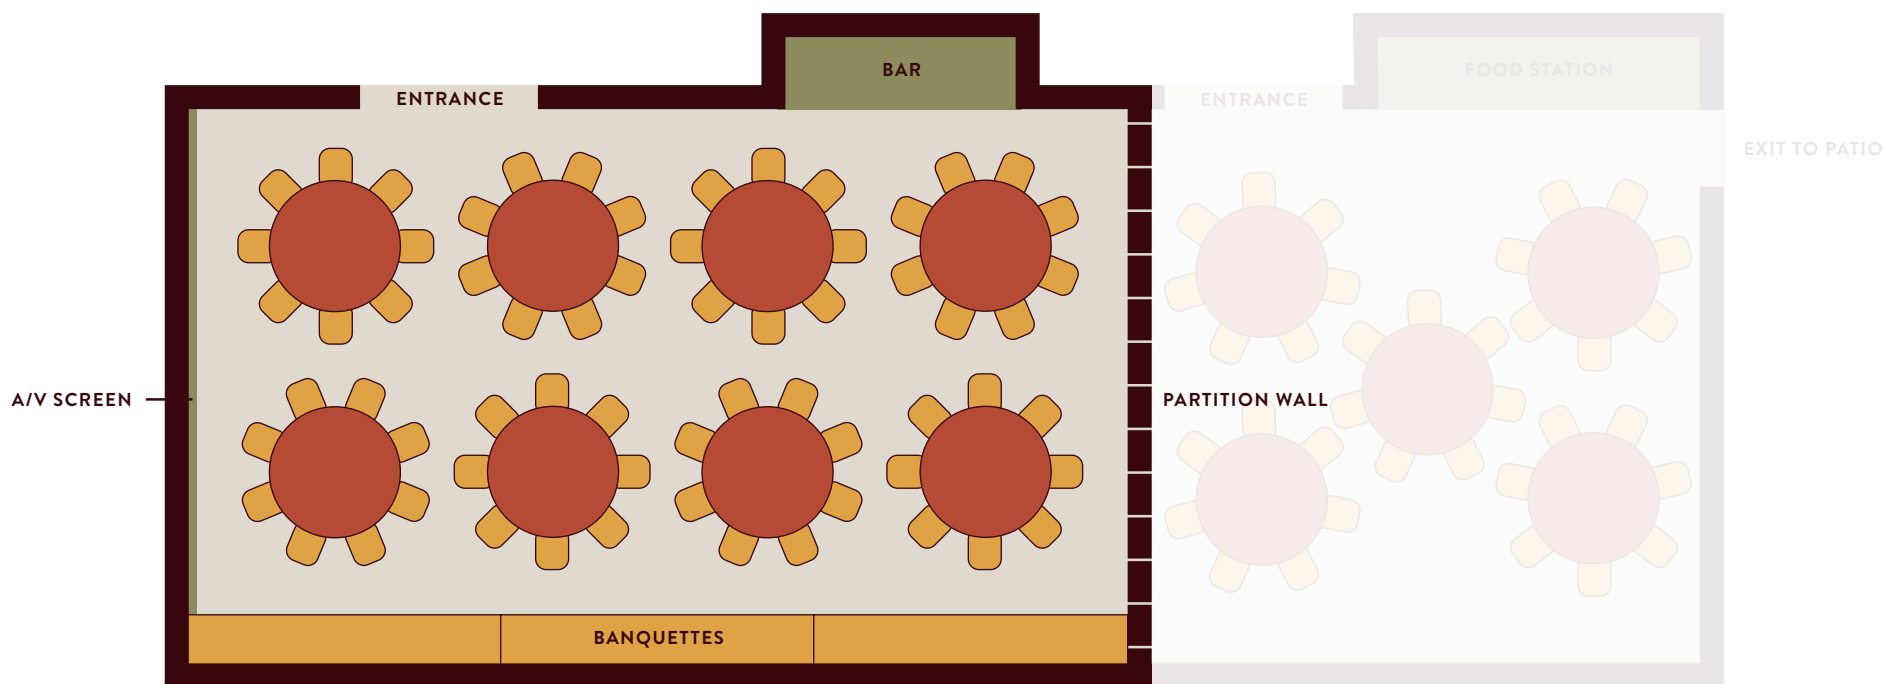

FULL PRIVATE DINING ROOM

Seats

100

(150 COCKTAIL STYLE)

NORTH ROOM

Seats
65

SOUTH ROOM

Seats
35

RESTAURANT BUYOUT

Seats

200

(250 COCKTAIL STYLE)

PATIO

(Can be added to the Full Private Dining Room & South Room)

Seats

80

(100 COCKTAIL STYLE)

ENTRANCE TO PRIVATE DINING ROOM

ENTRANCE TO MAIN DINING ROOM